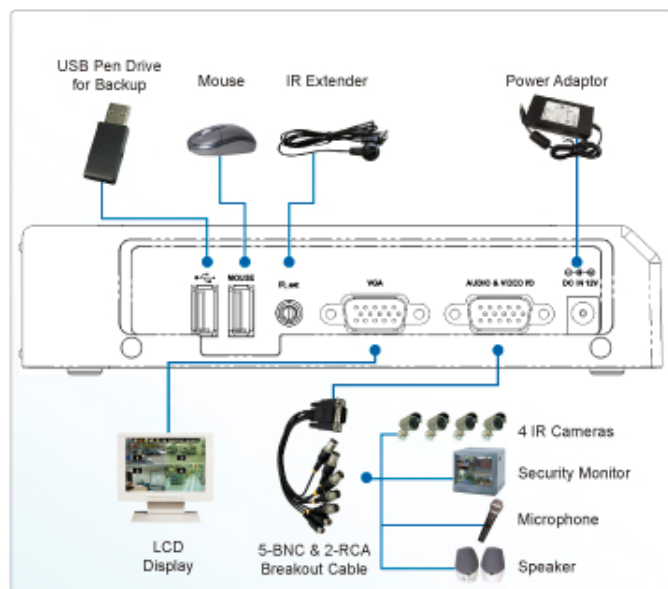

Peripheral Connection

Your DVR Solutions Start Here

TANDÉR®

CCTV . SINCE 1969